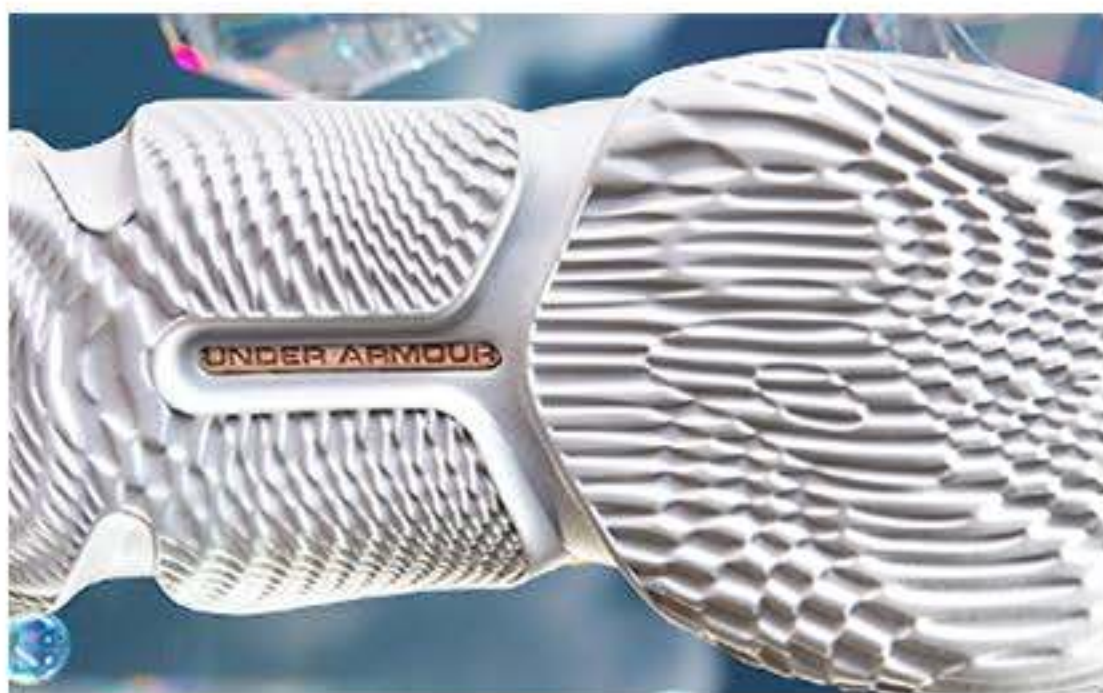

WOMEN'S UA BREAKTHRU 4 BASKETBALL SHOES

ANOTHER MAJOR BREAKTHRU

Take a giant leap ahead. Get more ankle support and grip, and a fresh new look in an all-new shoe.

BETTER BOUNCE & GRIP

UA Flow midsole technology maximizes underfoot comfort and traction to help you stop on a dime.

A GLOVE-LIKE FIT

The IntelliKnit upper and bootie hug your feet and support your ankles so there's no sliding when you're driving to the basket.

THE PERFECT ASSIST

The sleek profile. The flexible outsole. The cascade of color. Every inch of this shoe was optimized for your game and anatomy.